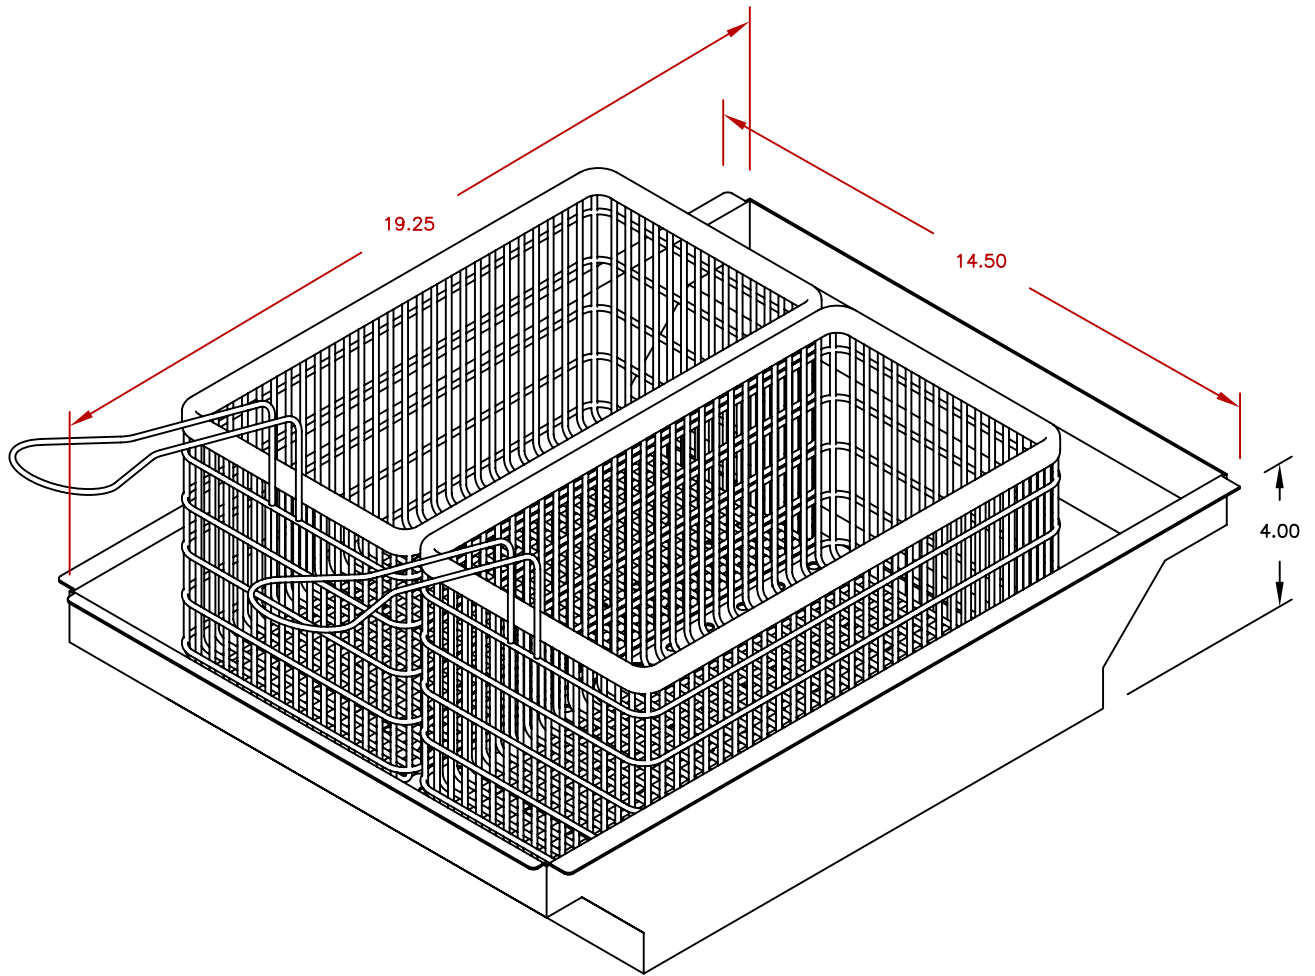

LINE	BBQ LINE
MODEL	DEEP FRY HELPER
NUM	

	TITLE 2014 BARBECUE LINE GRILL ACCESORIES DEEP FRY HELPER	
	SCALE:	DWG NO. BBQ09902
REVISED	REV. DESCR.	DATE 01/01/14

NOTE:
DUE TO OUR CONTINUOUS IMPROVEMENT PROGRAM, ALL MODELS
AND SPECIFICATIONS ARE SUBJECT TO CHANGE WITHOUT NOTICE.